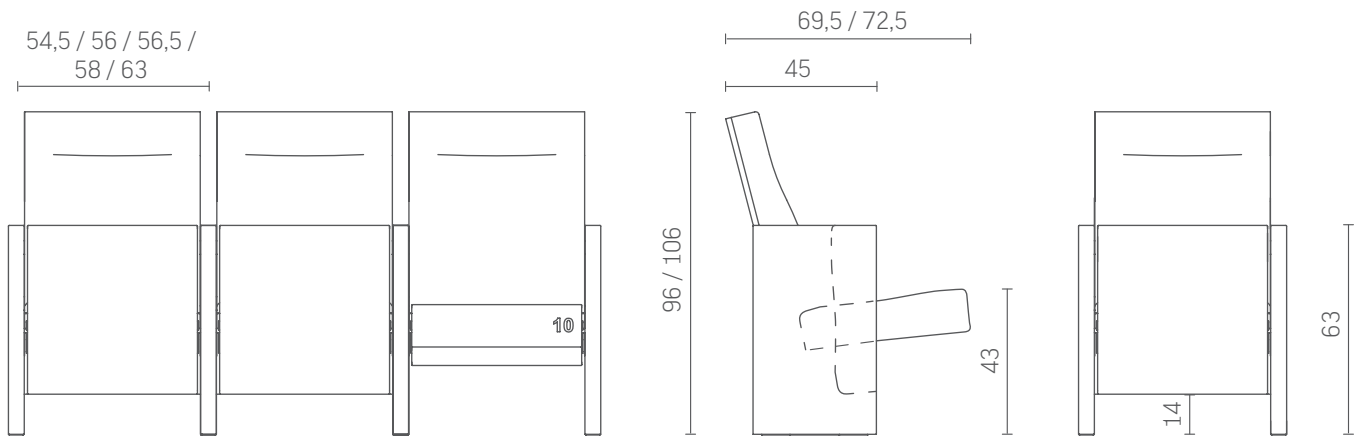

The Symphony armchair's impressive dimensions guarantee its exceptional comfort. Thanks to wide axial spacing, it is possible to adjust the armchair to the client's preferences and hall size.

Cuboid-shaped legs and a solid backrest made of plywood provide an essence of elegance. The chair's suitably contoured seat and backrest cushions meet the highest

### DIMENSIONS\*:

\* Particular dimensions can be individually adjusted to a given project.  
All dimensions are in centimetres.

### CHARACTERISTIC FEATURES AND AVAILABLE OPTIONS:

- Seat dimensions: from 48 to 50 cm (possible change of seat dimensions: 56, 58).
- Armchair legs made of beech plywood covered with laminate or oak veneer and lacquer.
- Armchair numbering embroidered on the front, narrow seat edge.
- Acoustic panel fixed to the underside of the seat.
- Quiet gravitational folding mechanism.
- Assembly elements hidden inside the leg.