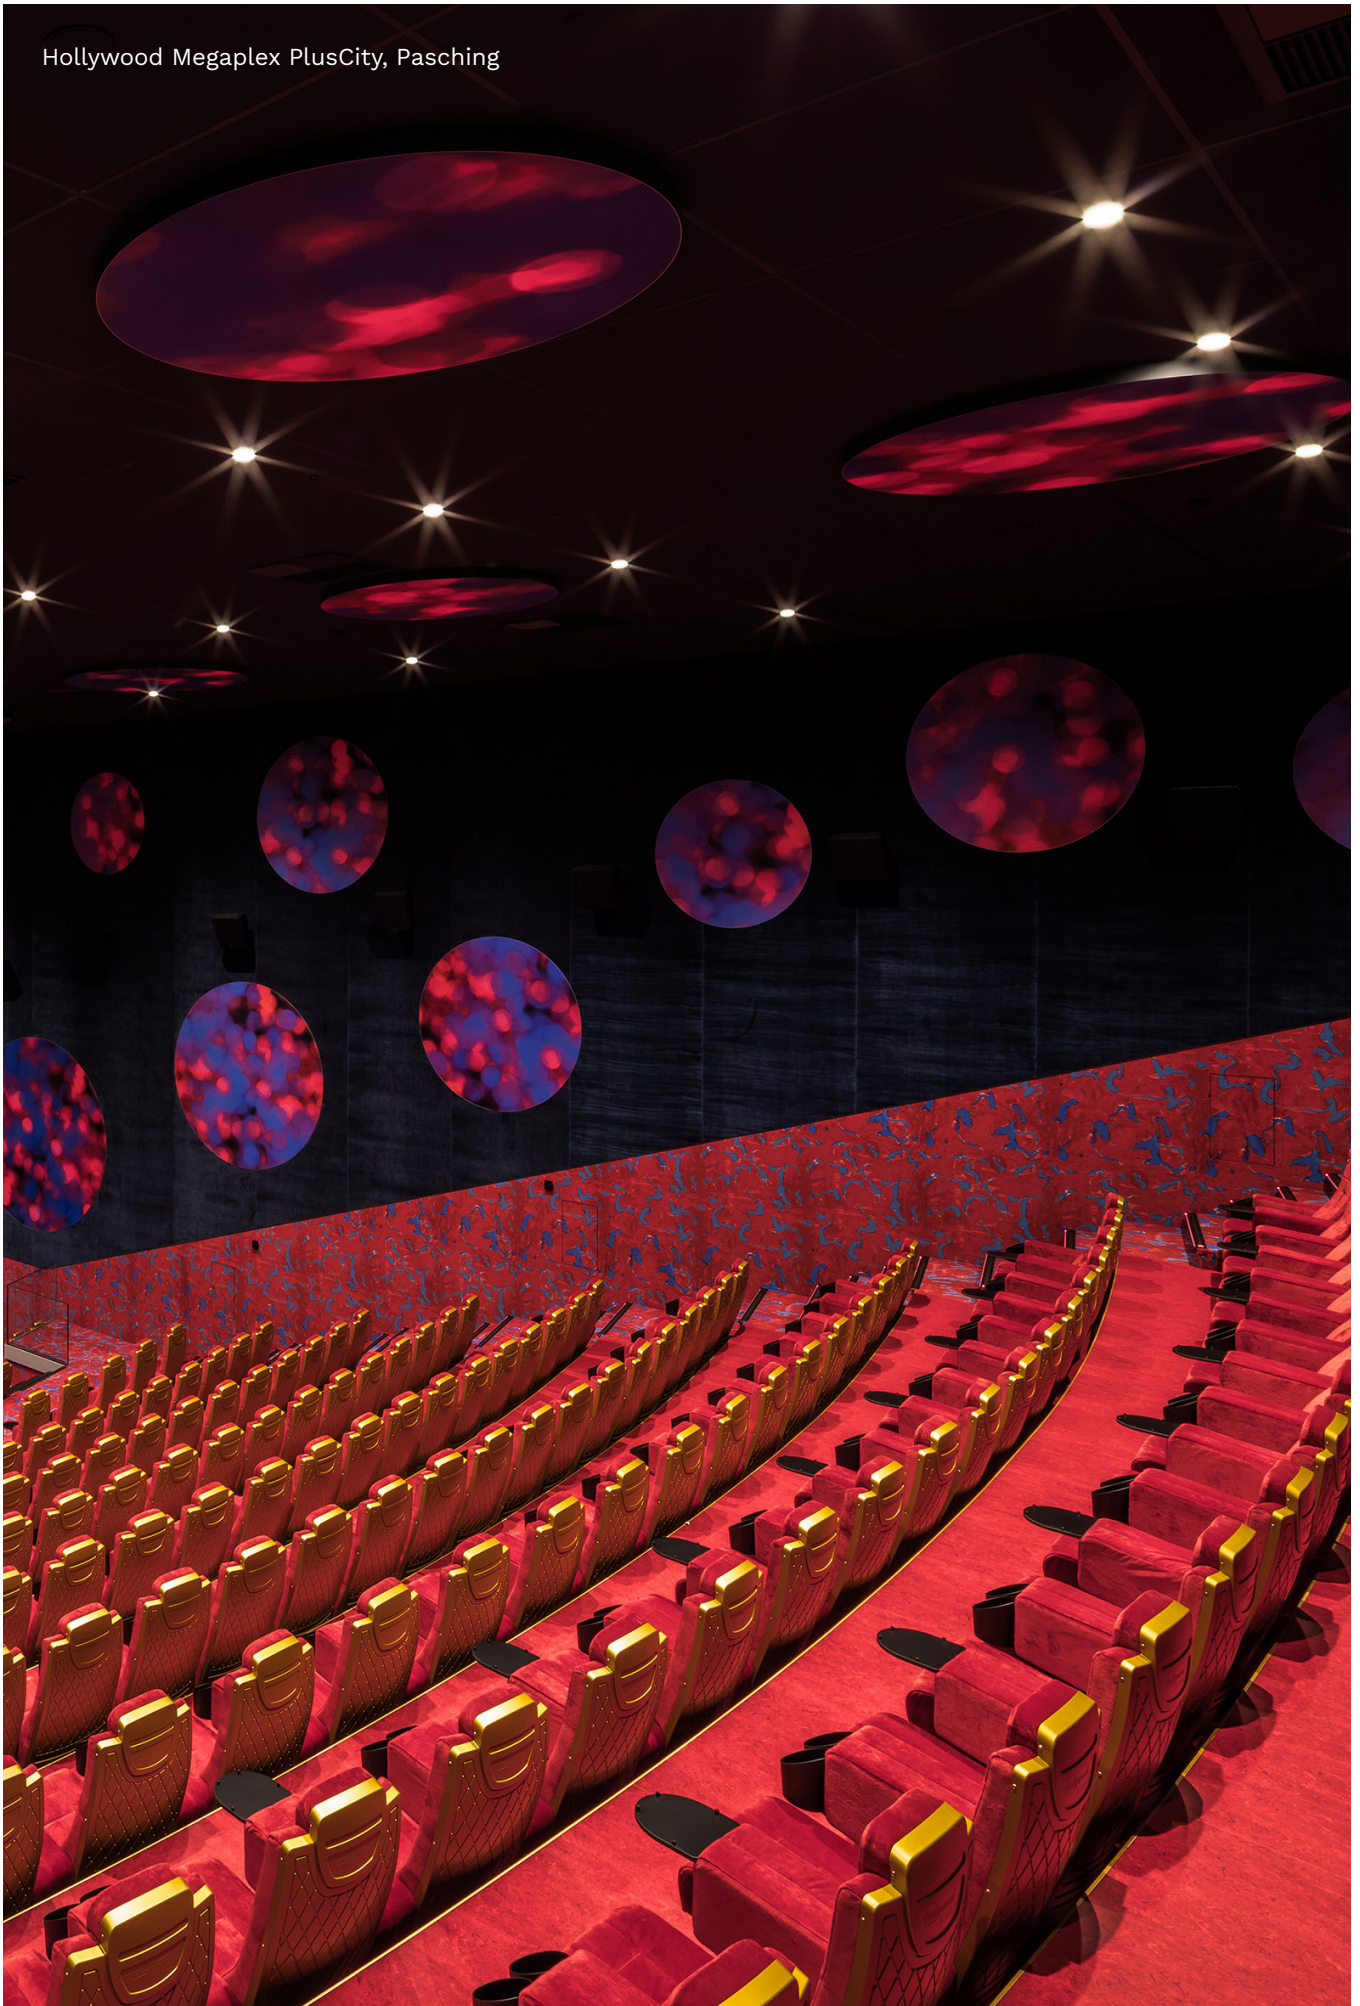

## Footrest with slip cover

Fußablage mit Husse

Traumpalast-IMAX, Leonberg  
Product: Astor eMotion

Hollywood Megaplex PlusCity, Pasching

venue seating concept